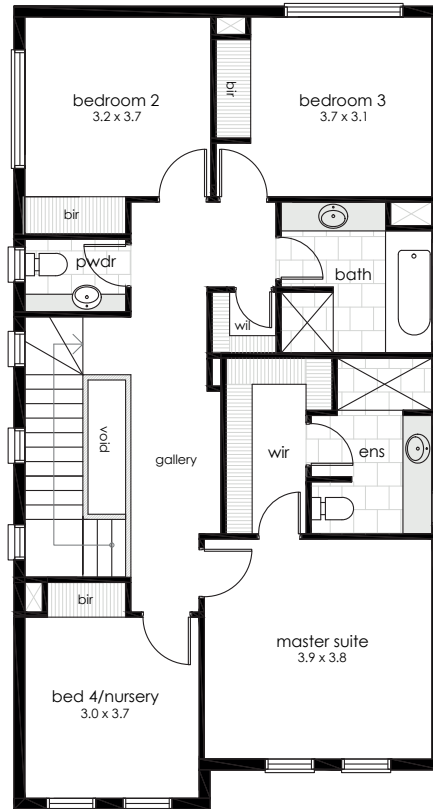

AVA

4 2.5 2

DIMENSIONS

Living (lower)	104.4
Living (upper)	100.1
Garage	39.2
Porch	1.4
Total area	245.1m²
House width	11.3
House length	17.69

All facade images are for illustrative purposes only. Materials, colours and inclusions may vary.