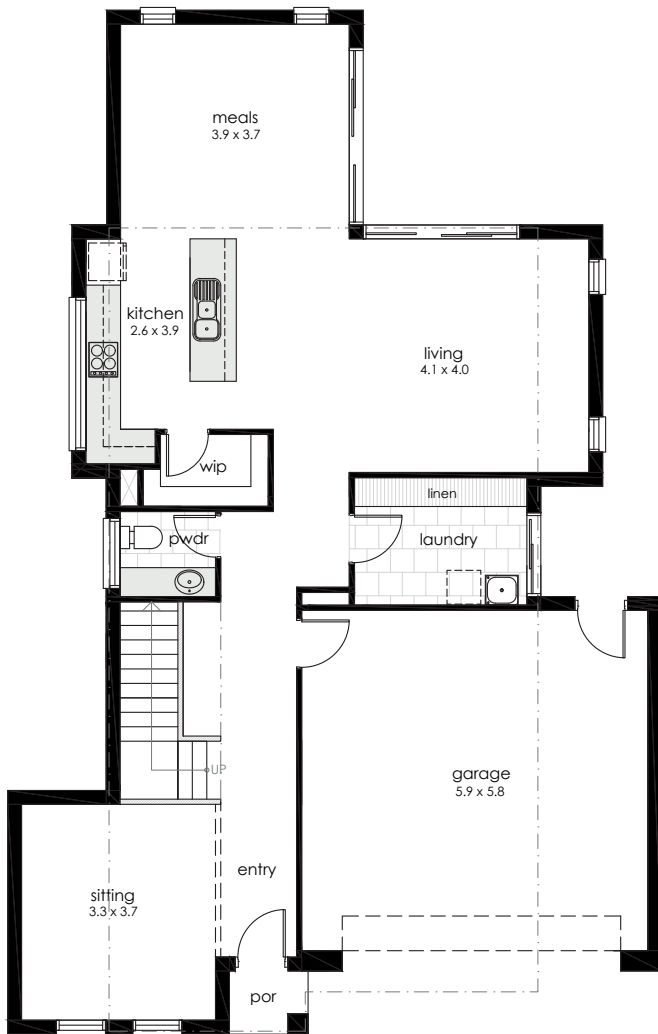

AVA

4 2.5 2

DIMENSIONS

Living (lower)	104.4
Living (upper)	100.1
Garage	39.2
Porch	1.4
Total area	245.1m²
House width	11.3
House length	17.69

All facade images are for illustrative purposes only. Materials, colours and inclusions may vary.